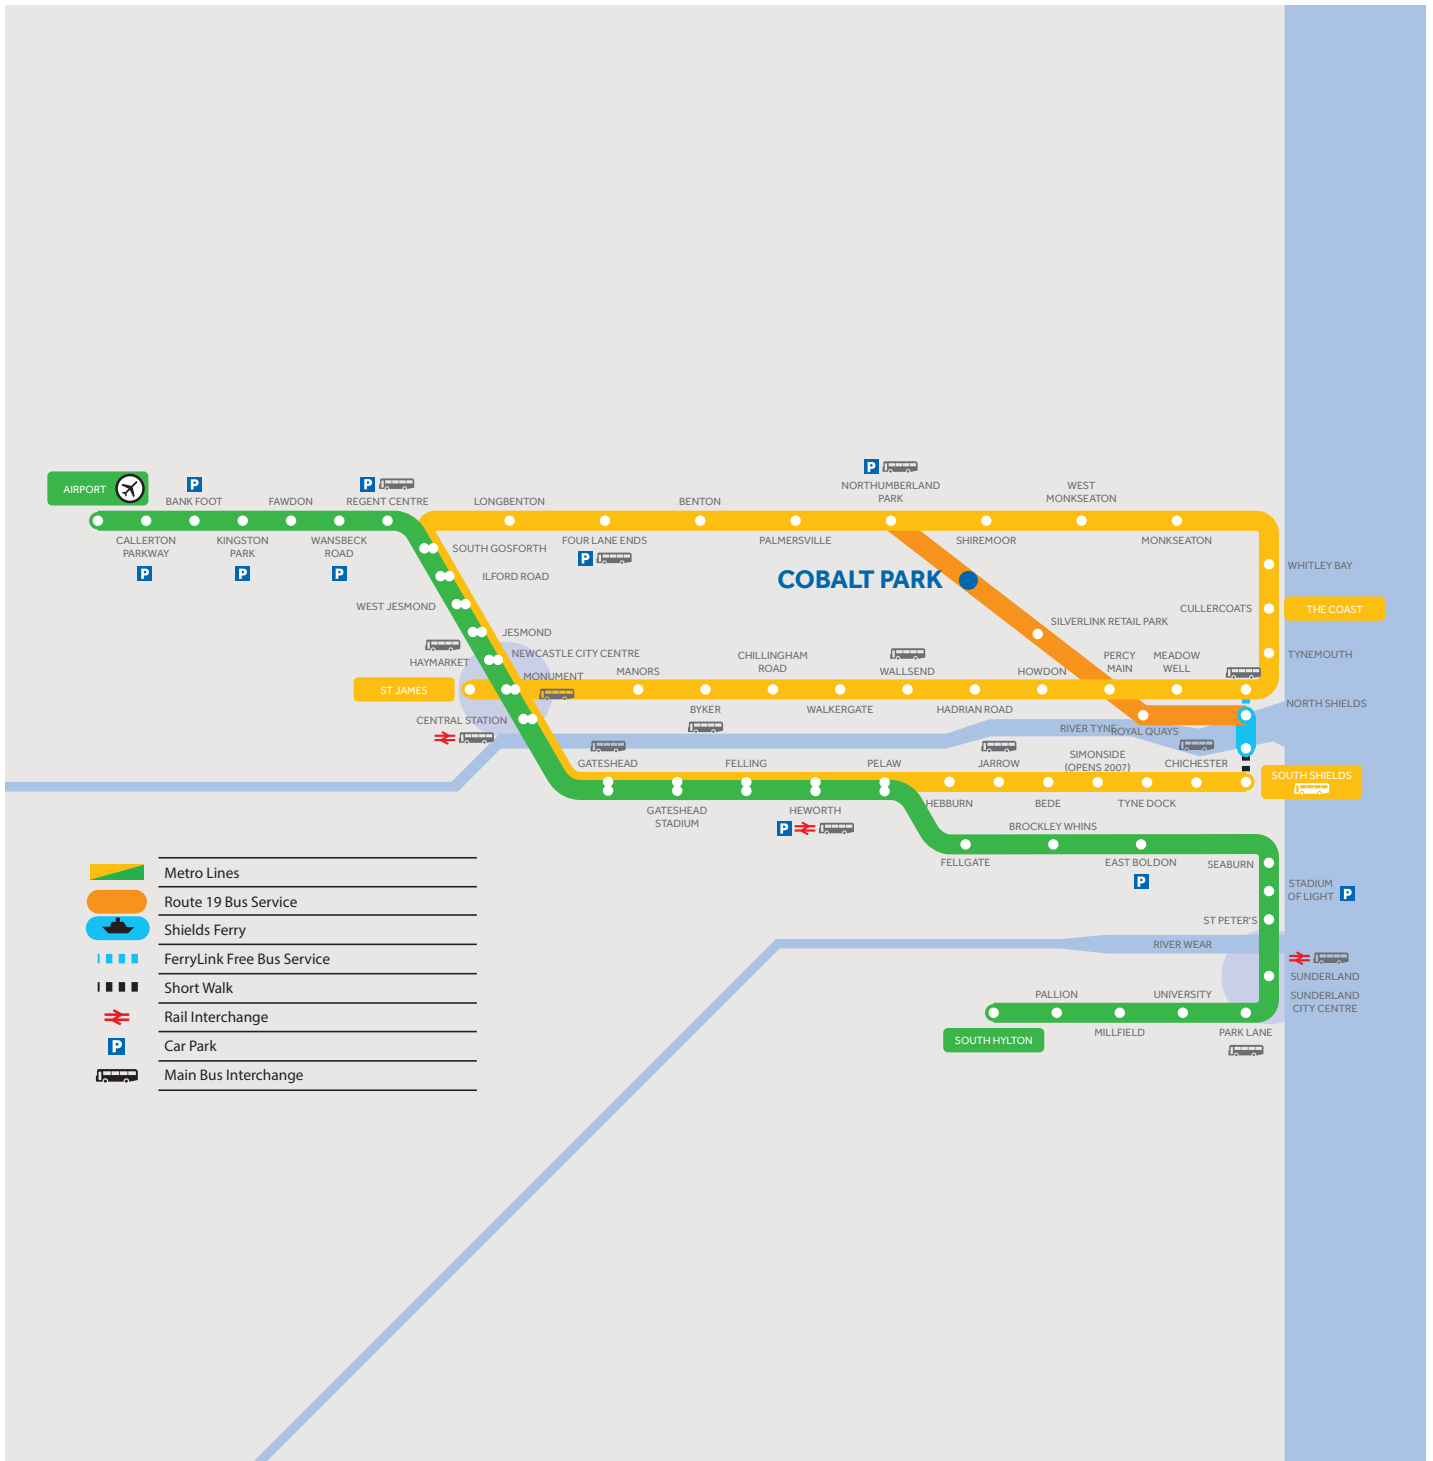

Getting here by Metro

Cobalt Central, 4 Silver Fox Way, Cobalt Park, Newcastle upon Tyne, NE27 0QJ

Getting here by Metro

The Metro network consists of 59 stations providing transport links across Tyne and Wear. The transport interchange at Northumberland Park and Percy Main provides connections to the 19 bus service facilitating direct links to Cobalt Park. Metros run every 10 minutes throughout the day.